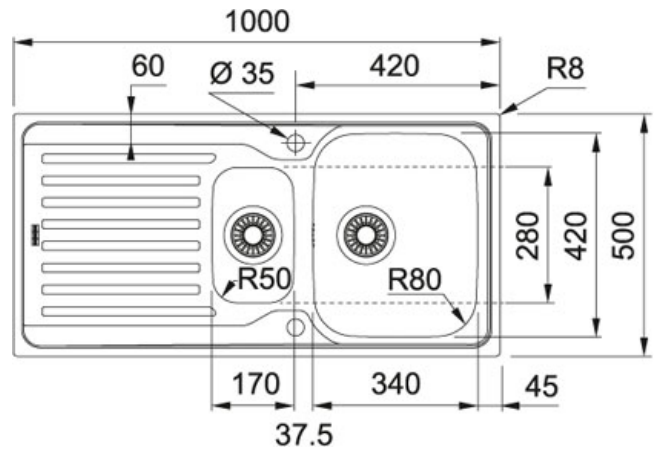

### TECHNICAL DATA

Length Overall	1,000.00 mm
Width Overall	500.00 mm
Cabinet Size	600.00 mm
Length of large bowl	340.00 mm
Width of large bowl	420.00 mm
Depth of large bowl	160.00 mm
Length of small bowl	170.00 mm
Width of small bowl	280.00 mm
Depth of small bowl	80.00 mm
Cutout Length	980.00 mm
Cutout Width	480.00 mm
Cut-Out Template	No
Position of Drainer	Reversible